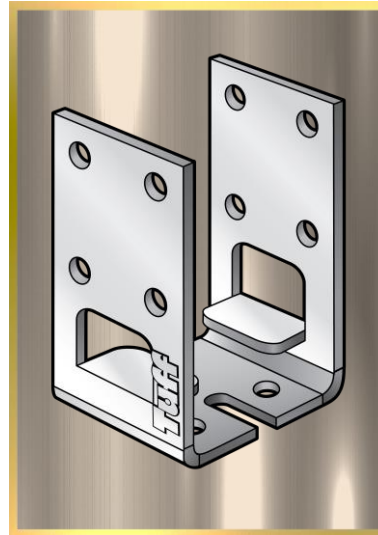

F11293

SADDLE TYPE WITH MOUNT

PRODUCT CODE	: F11293
BARCODE	: 9314691700554
POST SIZE	: 125MM
MOUNT HEIGHT	: 30MM
BOLT HOLE	: M12
MADE FROM	: 4MM STEEL
FINISHING	: HOT DIP GALVANISED

NOTES:

- IDEAL FOR PERGOLA, CARPORT AND VERANDA POSTS
- PRIMARILY USED FOR BOLTING TO EXISTING TIMBER DECKING OR CONCRETE BASE
- UNIQUE FOUR MOUNT TO ELEVATE POST FROM GROUND LEVEL
- TIMBER INSERT 106MM FROM SADDLE TOP TO MOUNT LUG